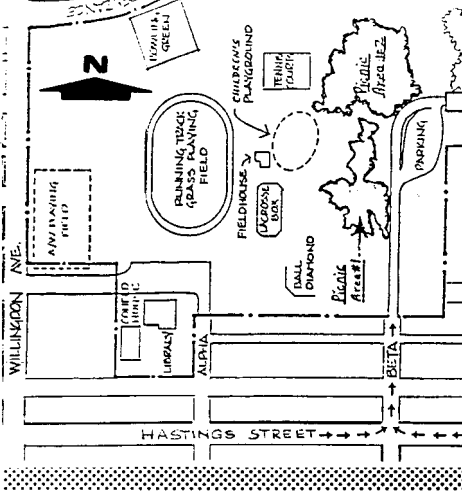

Sponsored by:

**LABOUR DAY  
MONDAY**

**Rain or Shine**

**11:00 a.m.**

**to 4:00 p.m.**

**Willingdon Ave**

**Burnaby**

**Travel on Hastings Street  
turn north at Beta Street  
to park**